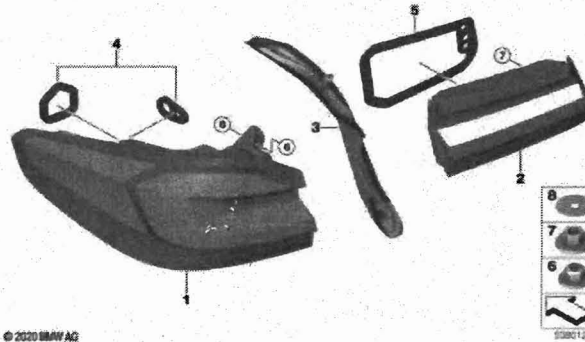

Diagram - 63\_2216: Rear light - Graphic

Original size

© 2020 BMW AG

Diagram - 63\_2216: Rear light - Parts

Condition filter

Hint

Note

Description	From	To	Cat	Trans.	Steer.	Part number	+	Quantity
01 Tail light side panel LED left			Yes	?	?	63 21 8493811	+	1
01 Tail light side panel LED right			Yes	?	?	63 21 8493812	+	1
02 Tail light trunk lid LED right			Yes	?	?	63 21 8493818	+	1
02 Tail light trunk lid LED left			Yes	?	?	63 21 8493815	+	1
03 Trim, drip rail, left			Yes	?	?	63 21 8493821	+	1
03 Trim, drip rail, right			Yes	?	?	63 21 8493822	+	1
04 Set of seals, rear light, side panel			Yes	?	?	63 21 5A18C98	+	1
05 Set of seals, tail lamp, trunk lid			Yes	?	?	63 21 5A18C99	+	1
06 Self-locking hex nut (M6)			Yes	?	?	64 50 9123157	+	4
07 Hex nut with plate (M5-8-ZNNIV SI)			Yes	?	?	07 12 9904381	+	6
08 Washer, plastic			Yes	?	?	63 21 7457464	+	2